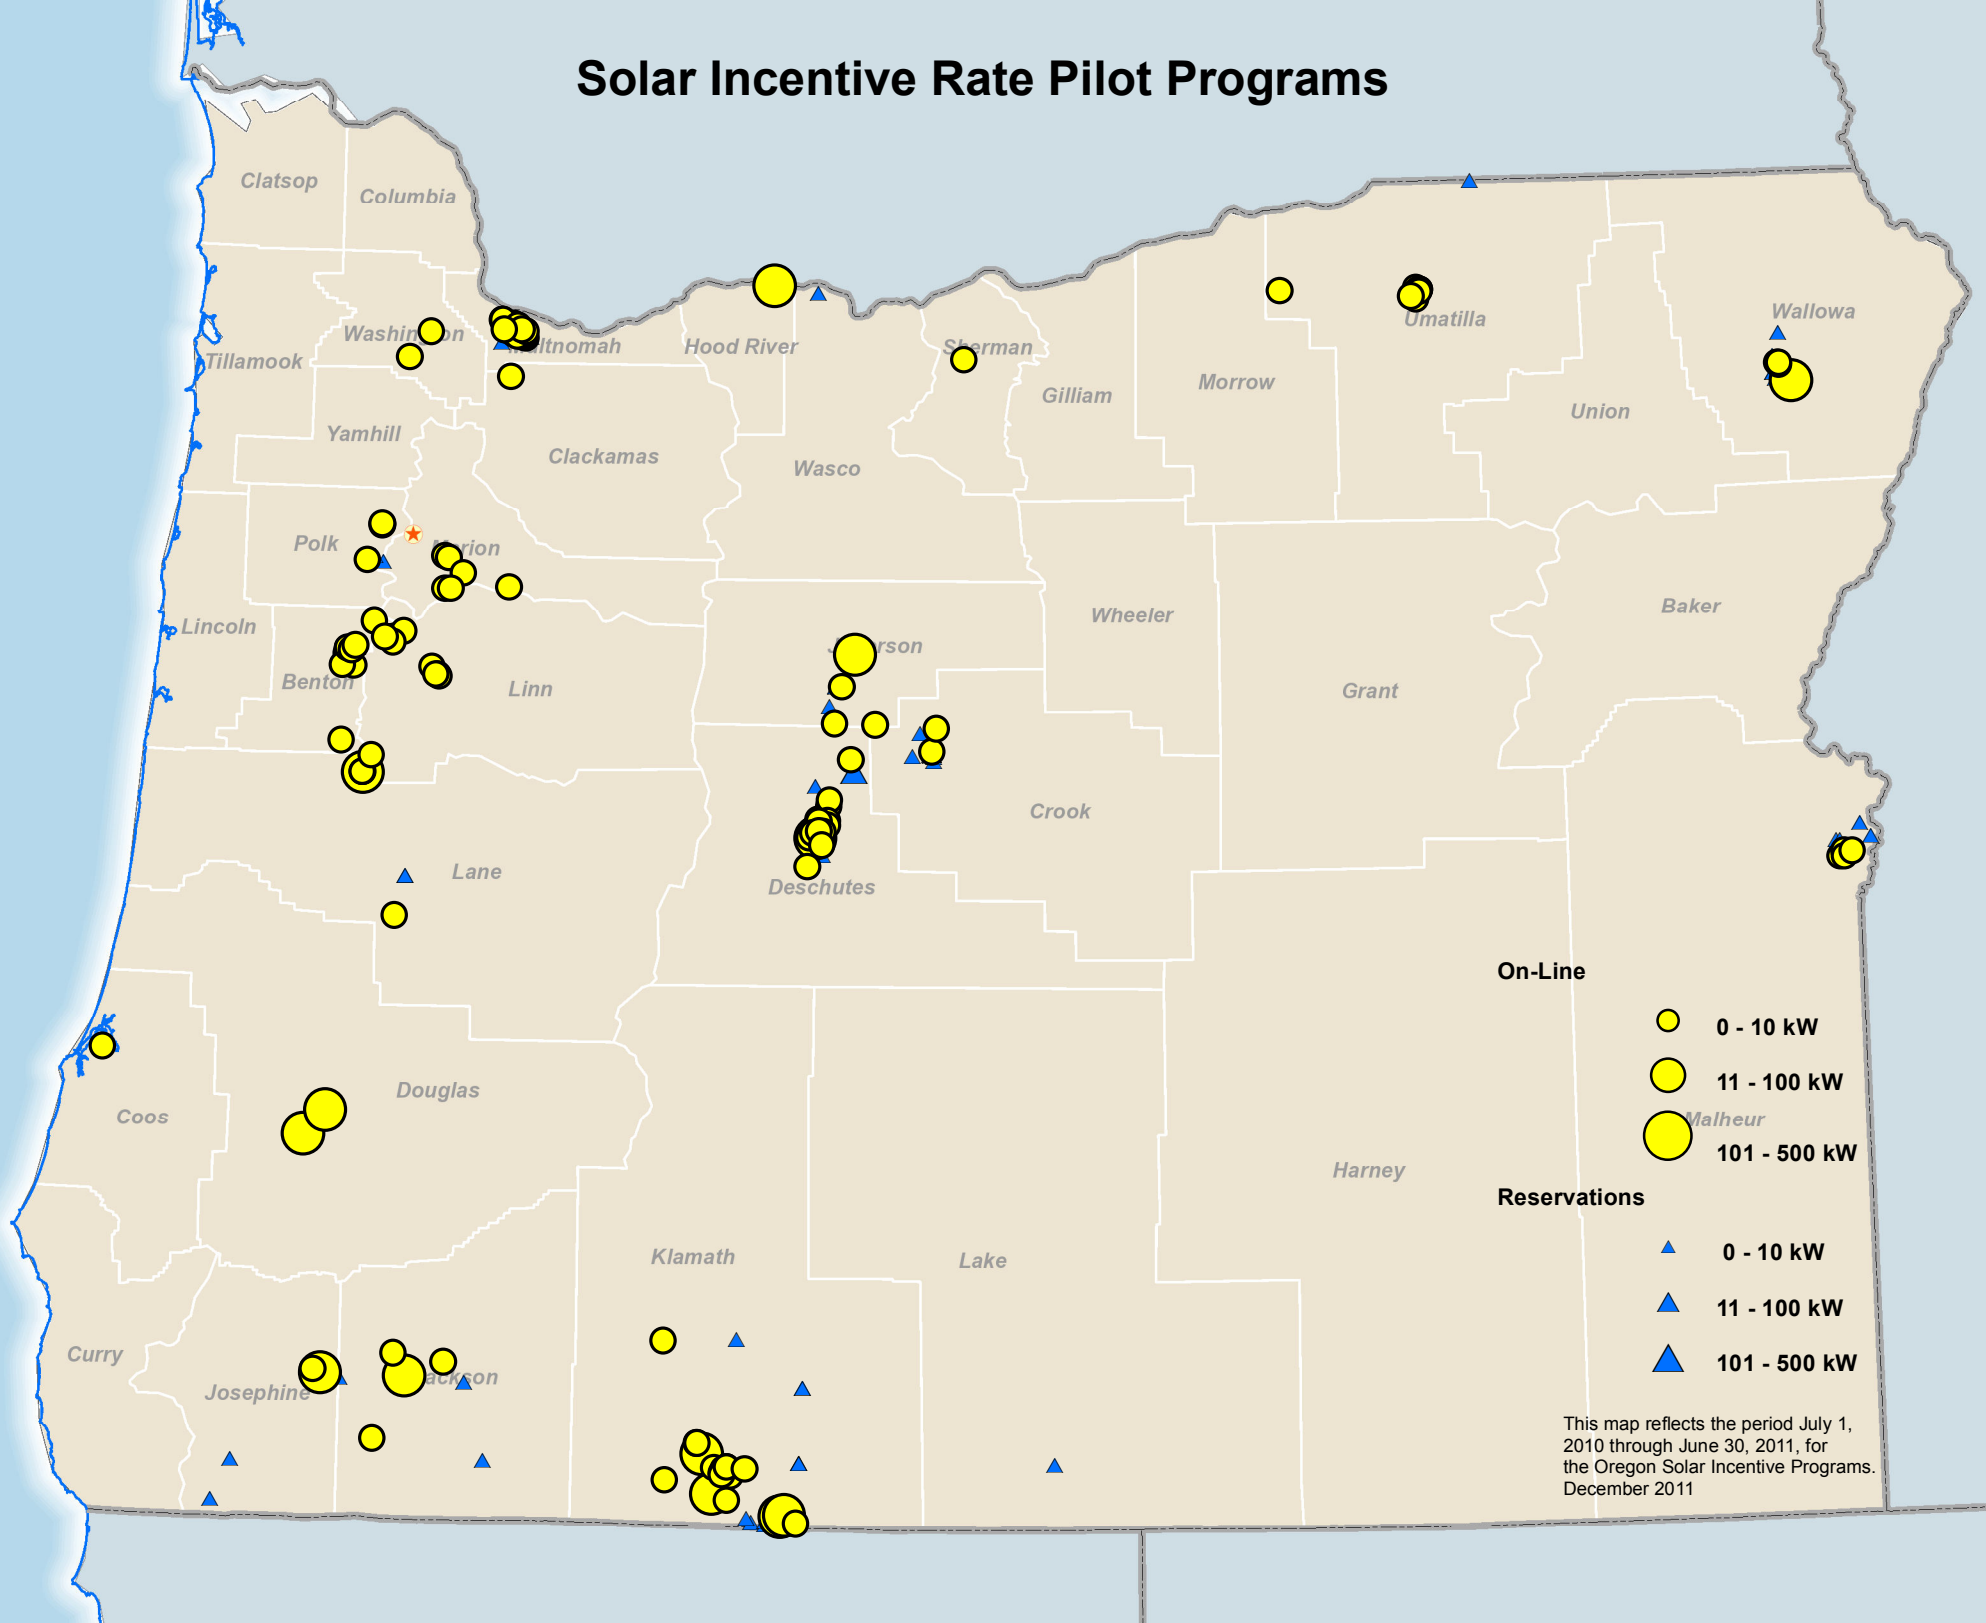

Solar Incentive Rate Pilot Programs

This map reflects the period July 1, 2010 through June 30, 2011, for the Oregon Solar Incentive Programs. December 2011